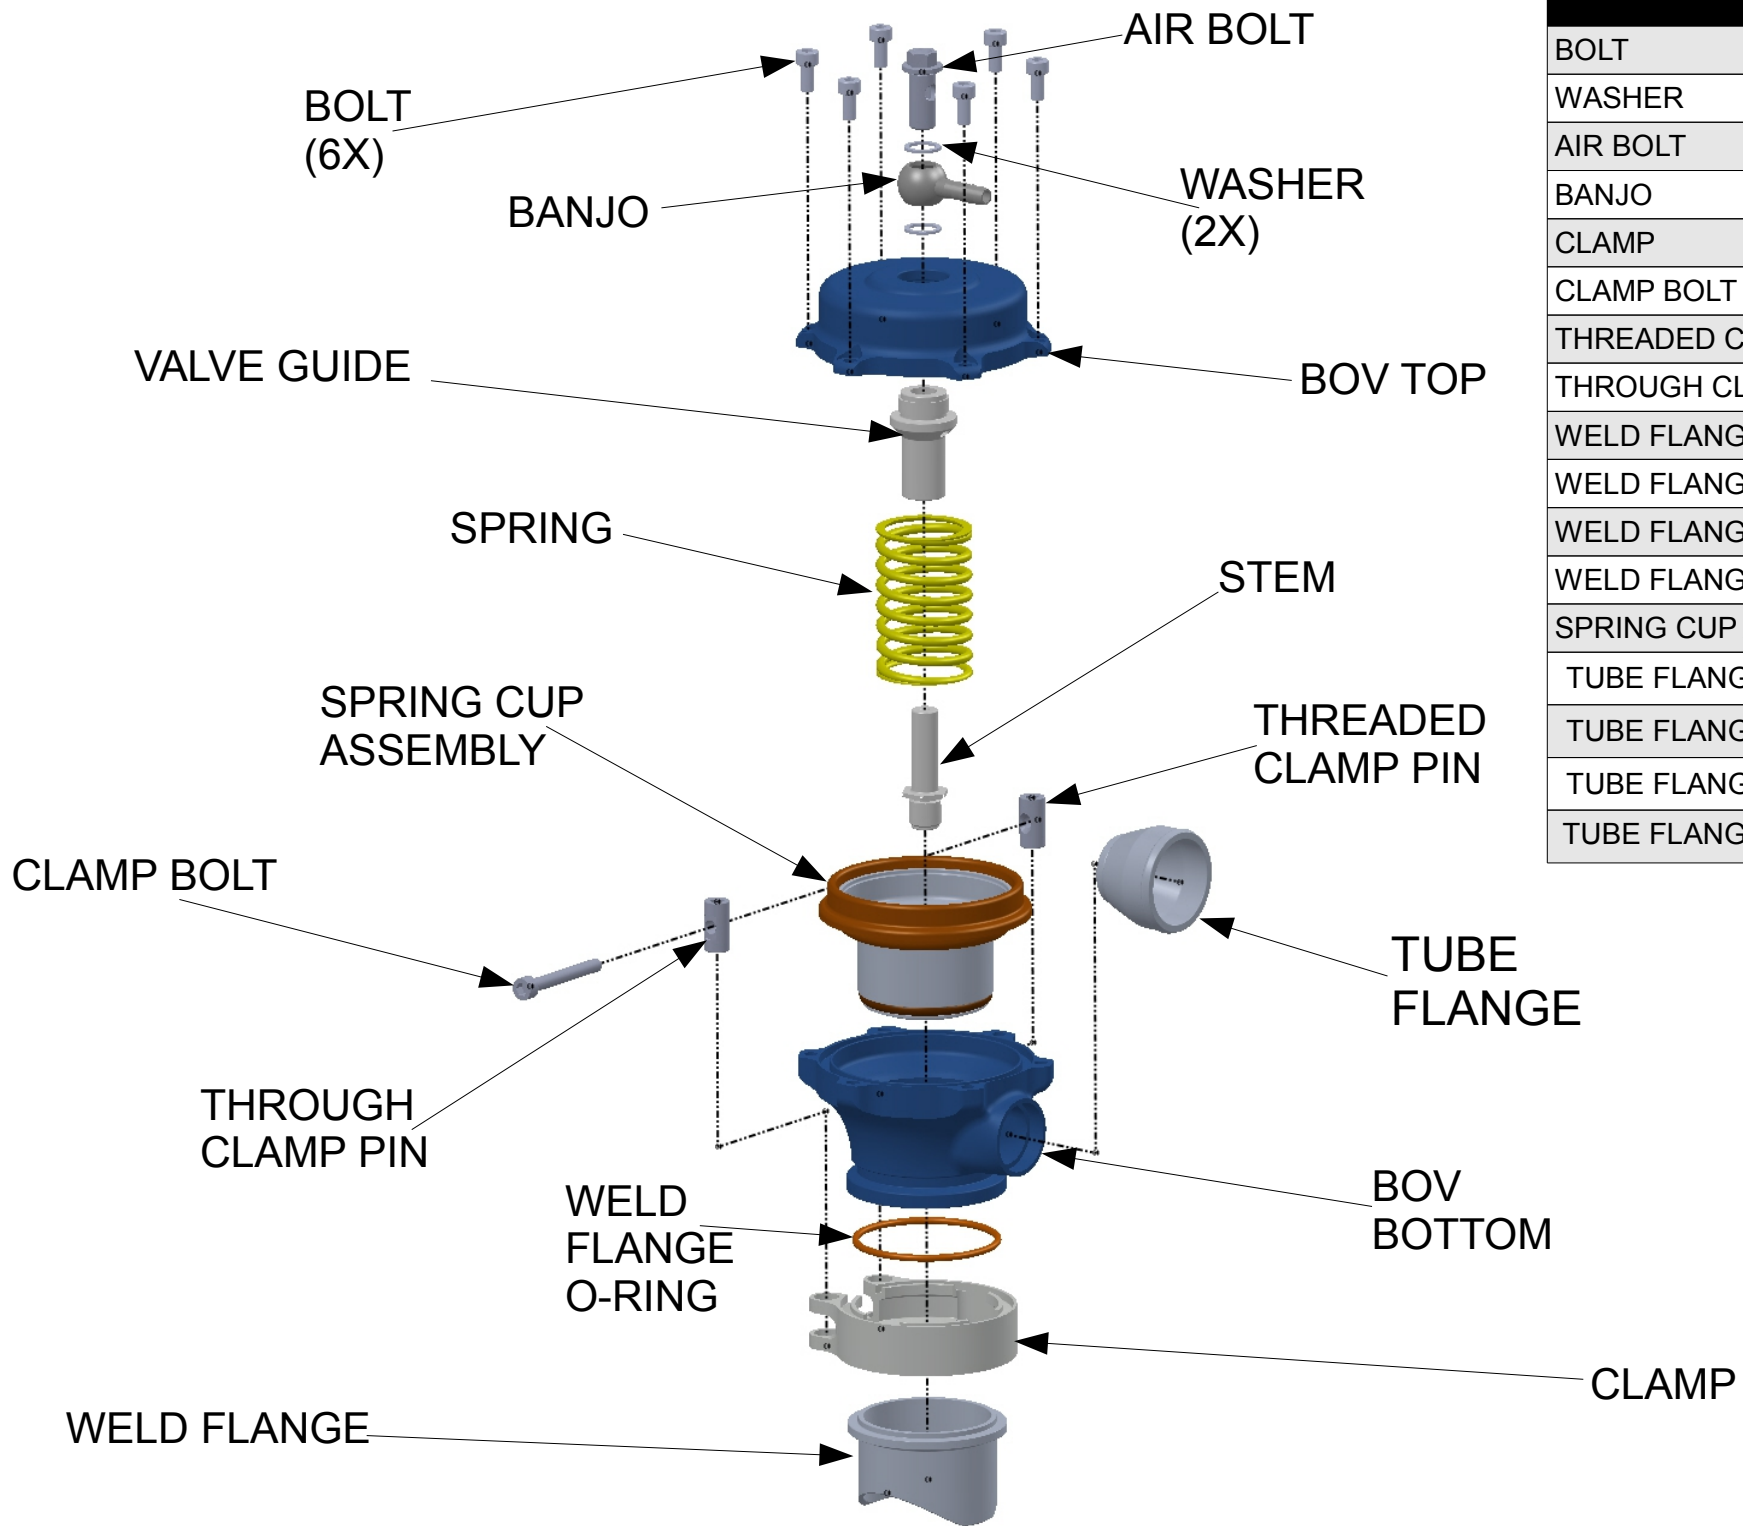

# BOV QR

Part	Part Number
BOLT	001856
WASHER	000549
AIR BOLT	000547
BANJO	000548
CLAMP	001623
CLAMP BOLT	001860
THREADED CLAMP PIN	001626
THROUGH CLAMP PIN	001625
WELD FLANGE-AL	001647
WELD FLANGE-MS	001648
WELD FLANGE-SS	001649
WELD FLANGE O-RING	001628
SPRING CUP ASSEMBLY	002125
TUBE FLANGE-1"	002136
TUBE FLANGE- 1.5"	002137
TUBE FLANGE-29mm	002138
TUBE FLANGE-34mm	004894