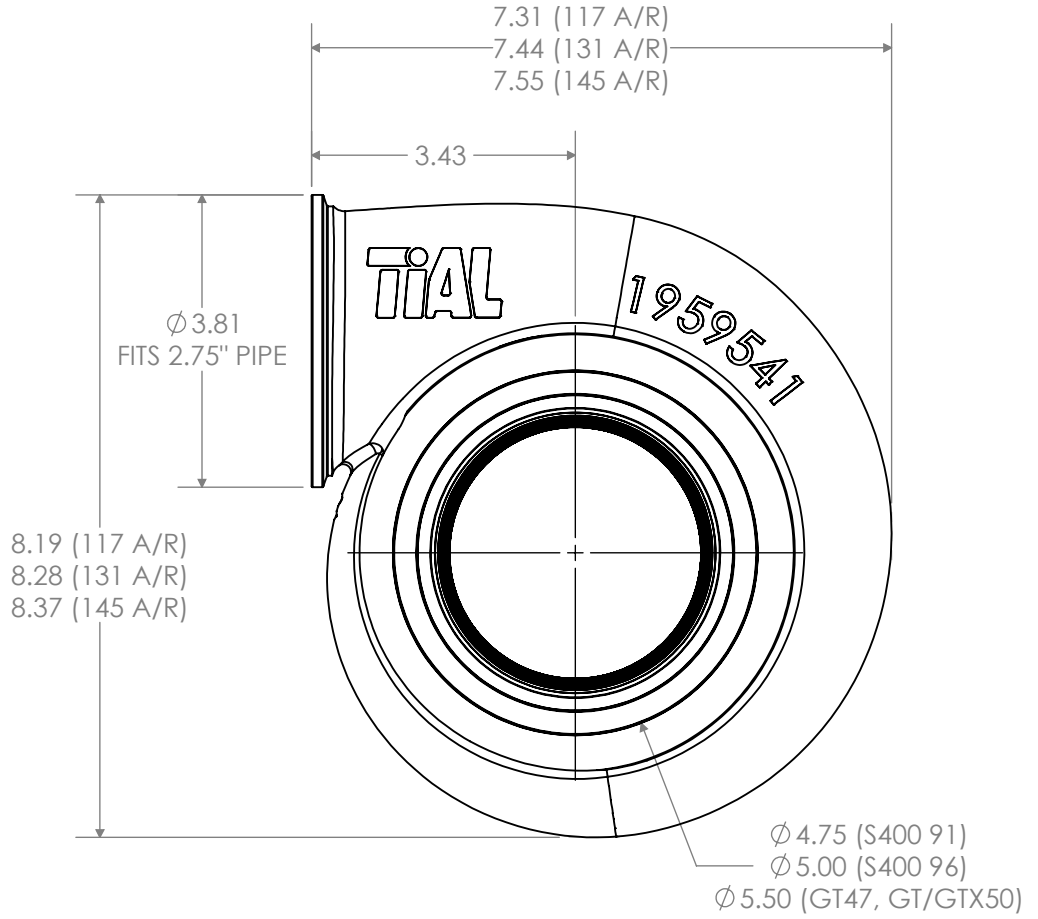

REVISIONS			
REV	DATE	DESCRIPTION	DWN
A	10/2/18	RELEASED	JAB
-	-	-	-
-	-	-	-

A/R	CONTOUR	PART NUMBER
117	S400 91	006391
	S400 96	006392
	GT47	007032
	GT/GTX50	006393
131	S400 91	006394
	S400 96	006395
	GT47	007033
	GT/GTX50	006396
145	S400 91	006397
	S400 96	006398
	GT47	007034
	GT/GTX50	006399

UNLESS OTHERWISE SPECIFIED: DIMENSIONS ARE IN INCHES ANGULAR DIMENSIONS ARE IN DEGREES	
DO NOT SCALE DRAWING	
PART DESCRIPTION BW S400 91, 96 GT47, GT/GTX 50	
SIZE A	PART NO. SEE CHART
REV A	
MATERIAL STAINLESS STEEL	DRAWN BY: - DATE DRAWN: - CHECKED BY: - DATE CHECKED: -
SHEET: 1 OF 1