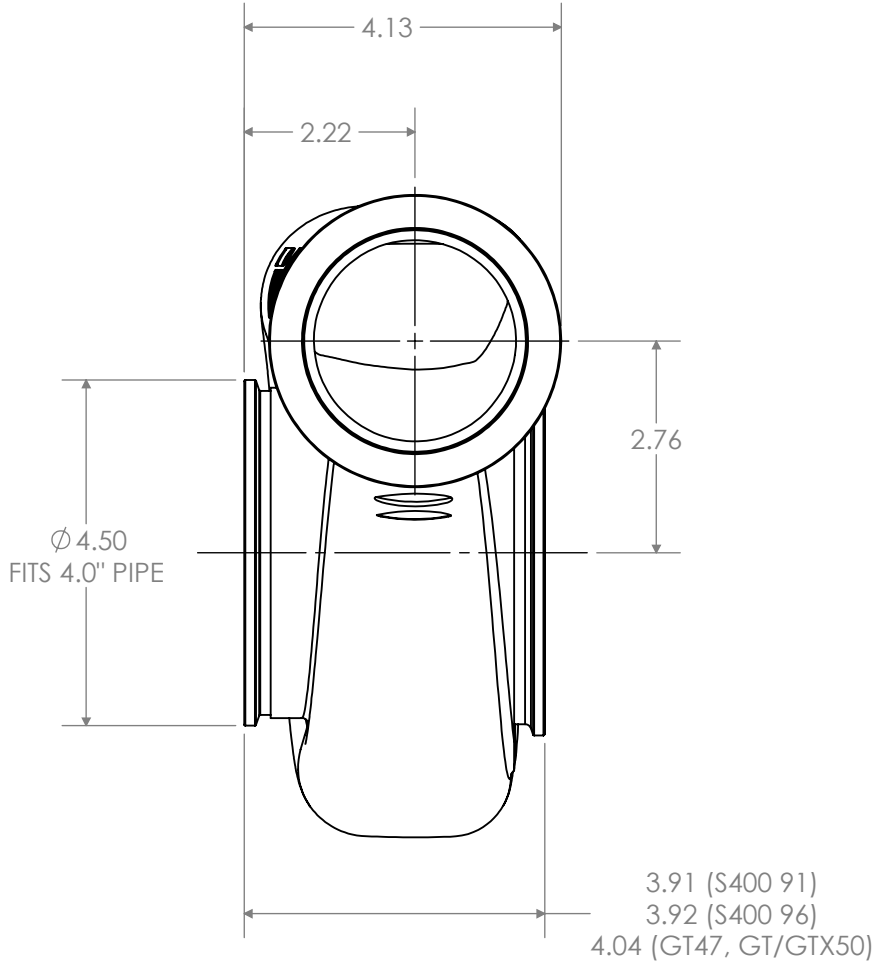

REVISIONS			
REV	DATE	DESCRIPTION	DWN
A	10/2/18	RELEASED	JAB
-	-	-	-
-	-	-	-

A/R	CONTOUR	PART NUMBER
117	S400 91	006391
	S400 96	006392
	GT47	007032
	GT/GTX50	006393
131	S400 91	006394
	S400 96	006395
	GT47	007033
	GT/GTX50	006396
145	S400 91	006397
	S400 96	006398
	GT47	007034
	GT/GTX50	006399

UNLESS OTHERWISE SPECIFIED: DIMENSIONS ARE IN INCHES ANGULAR DIMENSIONS ARE IN DEGREES	
DO NOT SCALE DRAWING	
PART DESCRIPTION BW S400 91, 96 GT47, GT/GTX 50	
SIZE A	PART NO. SEE CHART
REV A	
MATERIAL STAINLESS STEEL	DRAWN BY: - DATE DRAWN: - CHECKED BY: - DATE CHECKED: -
SHEET: 1 OF 1