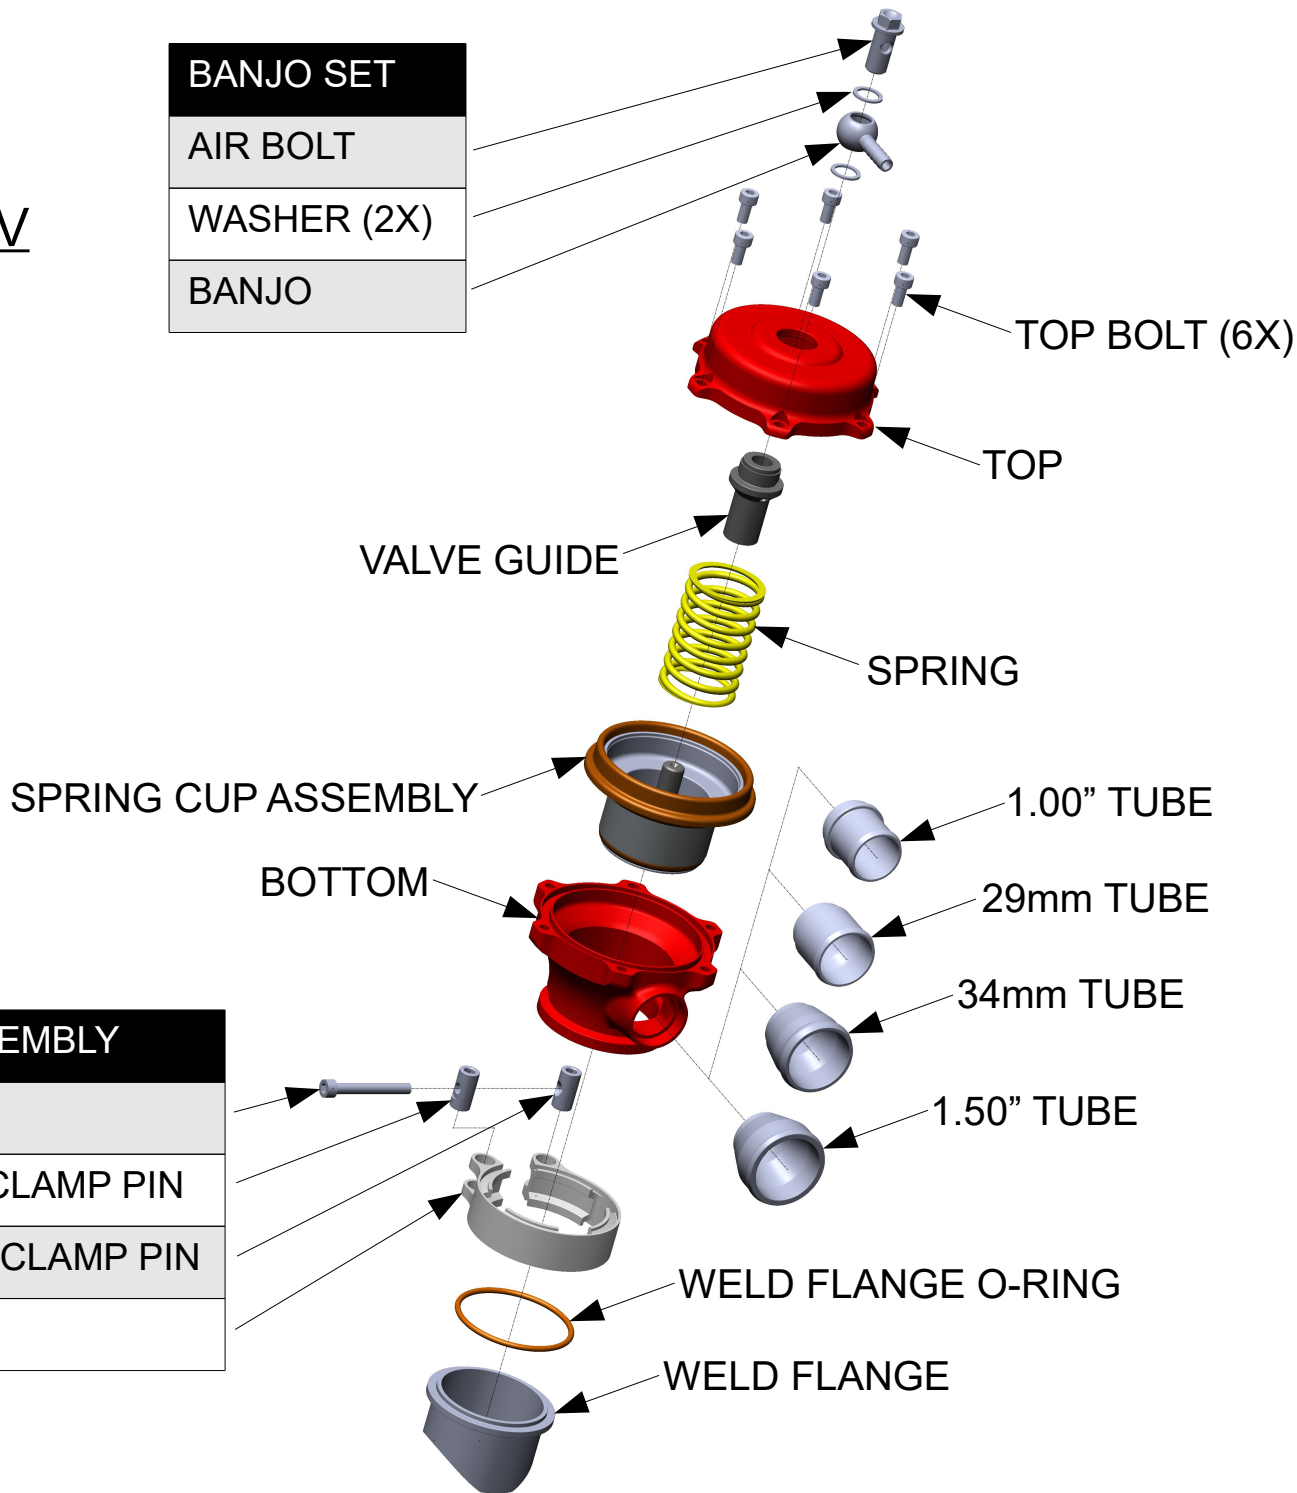

QR BOV

BANJO SET	
AIR BOLT	
WASHER (2X)	
BANJO	

CLAMP ASSEMBLY	
BOLT	
THROUGH CLAMP PIN	
THREADED CLAMP PIN	
CLAMP	

PART	PART NUMBER
TOP BOLT	001856
BANJO SET	000545
CLAMP ASSEMBLY	001624
SPRING CUP ASSEMBLY	002125
WELD FLANGE (ALUMINUM)	001647
WELD FLANGE (MILD STEEL)	001648
WELD FLANGE (STAINLESS)	001649
WELD FLANGE O-RING	001628
1.00" TUBE	002136
1.50" TUBE	002137
29mm TUBE	002138
34mm TUBE	004894