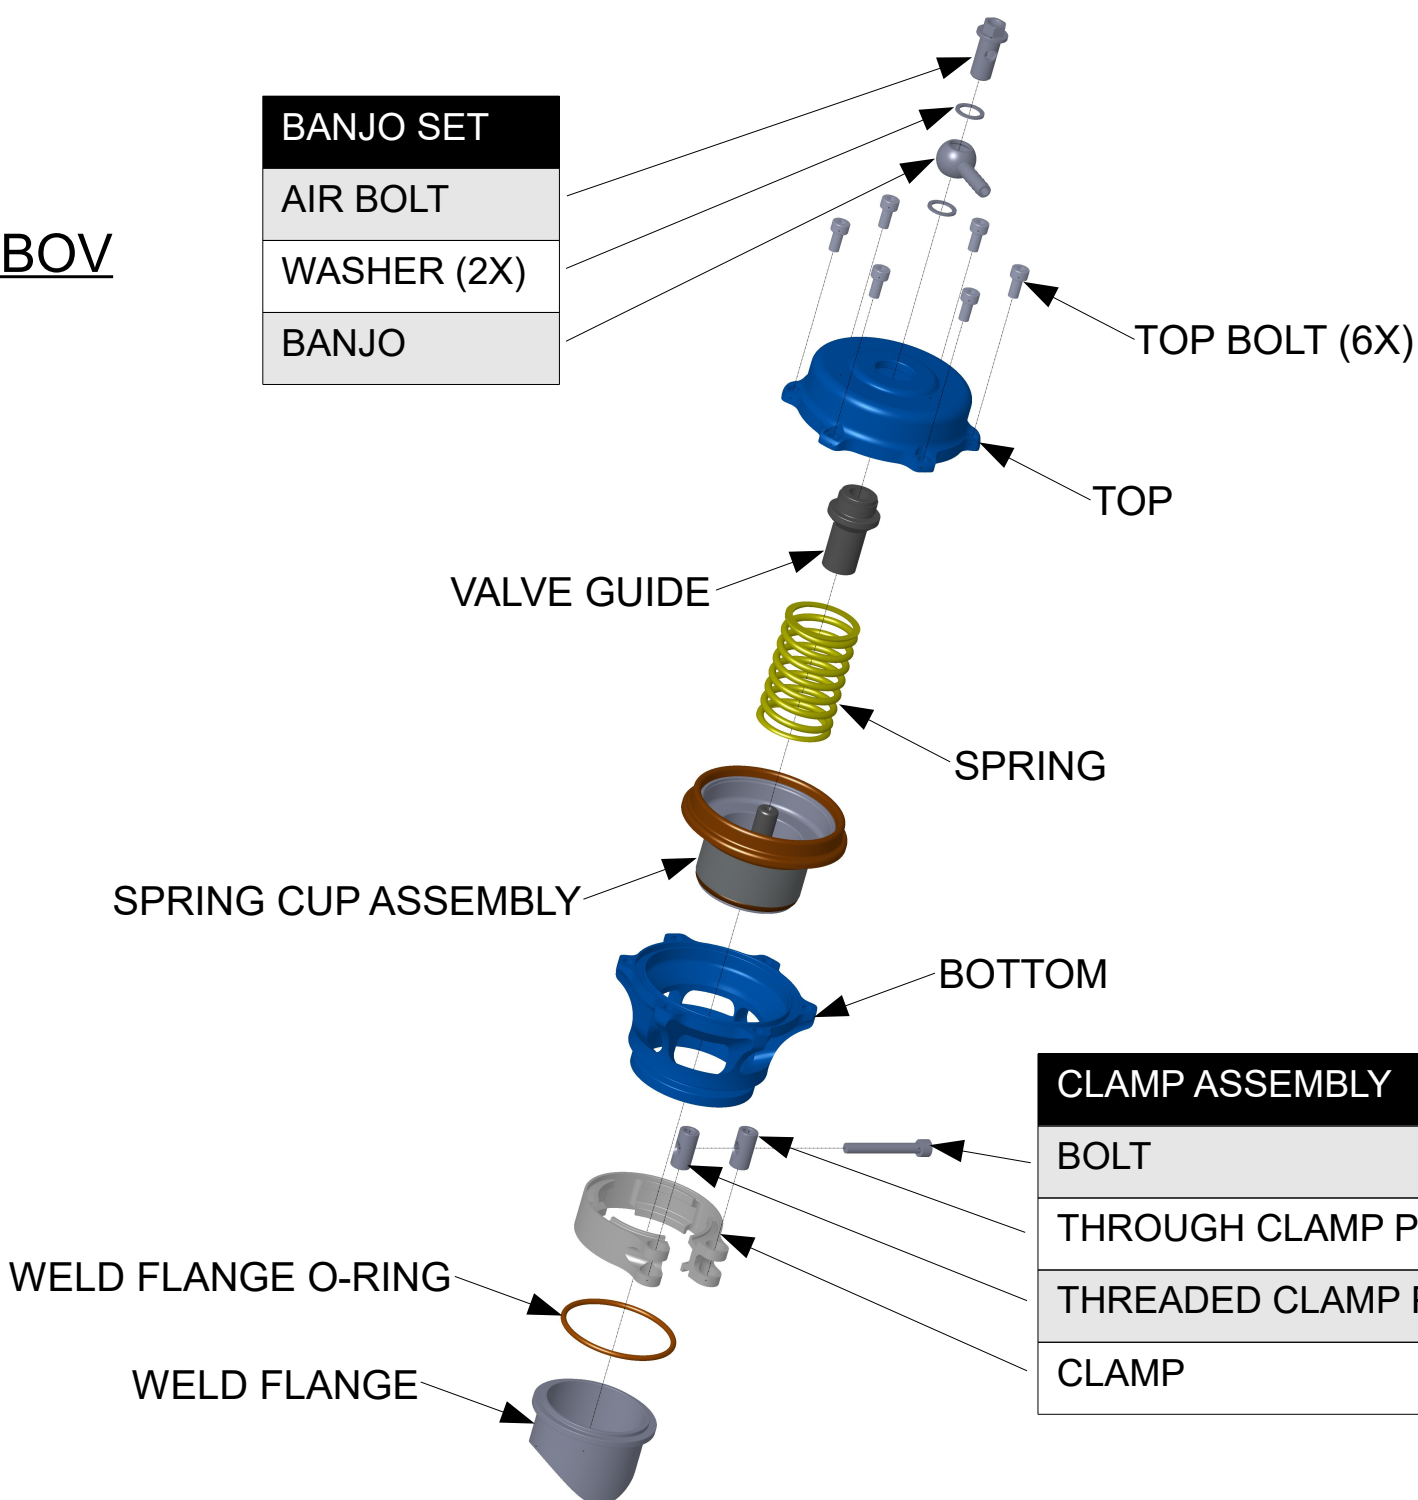

Q BOV

BANJO SET	
AIR BOLT	
WASHER (2X)	
BANJO	

PART	PART NUMBER
TOP BOLT	001856
BANJO SET	000545
CLAMP ASSEMBLY	001624
SPRING CUP ASSEMBLY	002125
WELD FLANGE (ALUMINUM)	001647
WELD FLANGE (MILD STEEL)	001648
WELD FLANGE (STAINLESS)	001649
WELD FLANGE O-RING	001628

CLAMP ASSEMBLY	
BOLT	
THROUGH CLAMP PIN	
THREADED CLAMP PIN	
CLAMP	