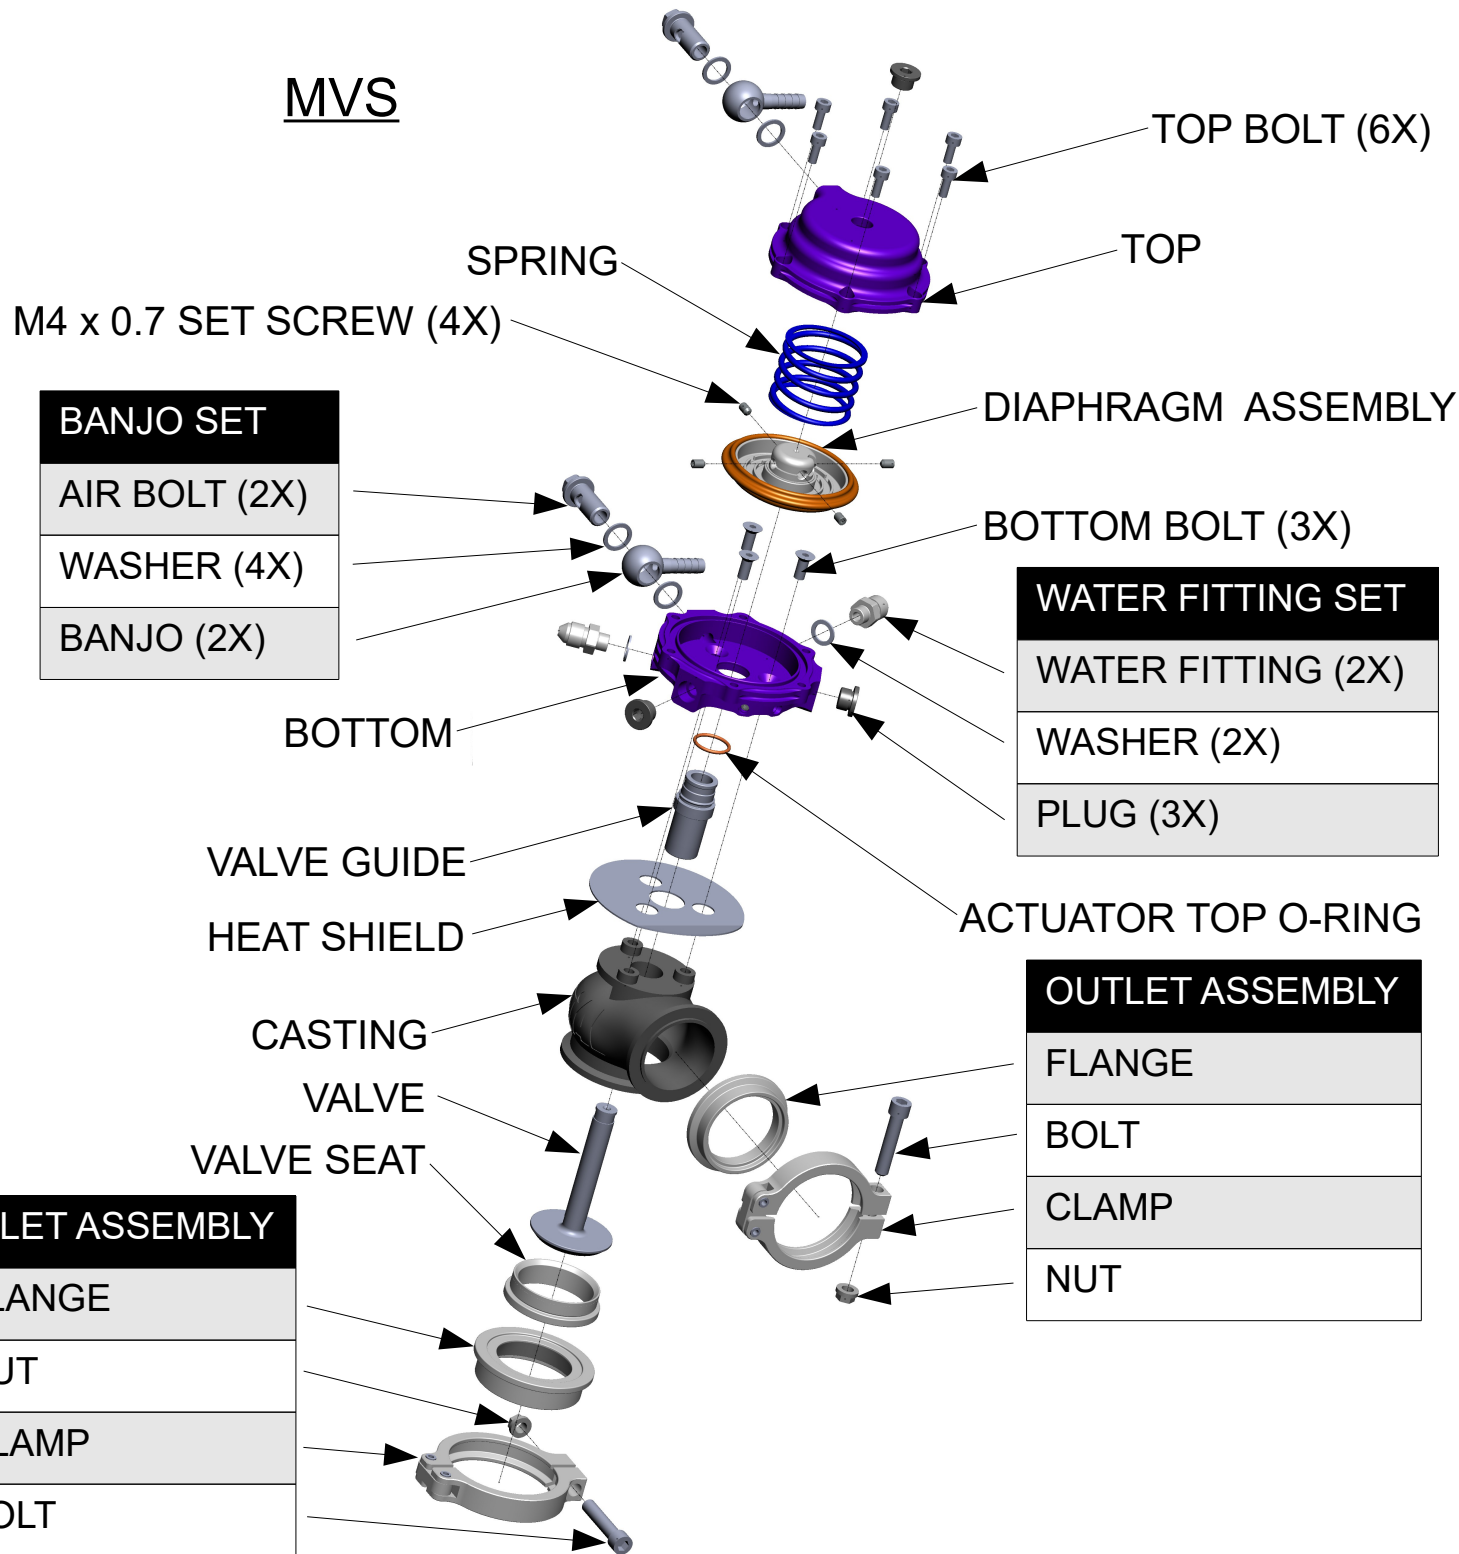

MVS

PART	PART NUMBER
TOP BOLT	001851
BANJO SET	000546
DIAPHRAGM ASSEMBLY	001990
WATER FITTING SET	003911
MVS INLET ASSEMBLY	003912
MVS OUTLET ASSEMBLY	003913
MVS VALVE SEAT	002017