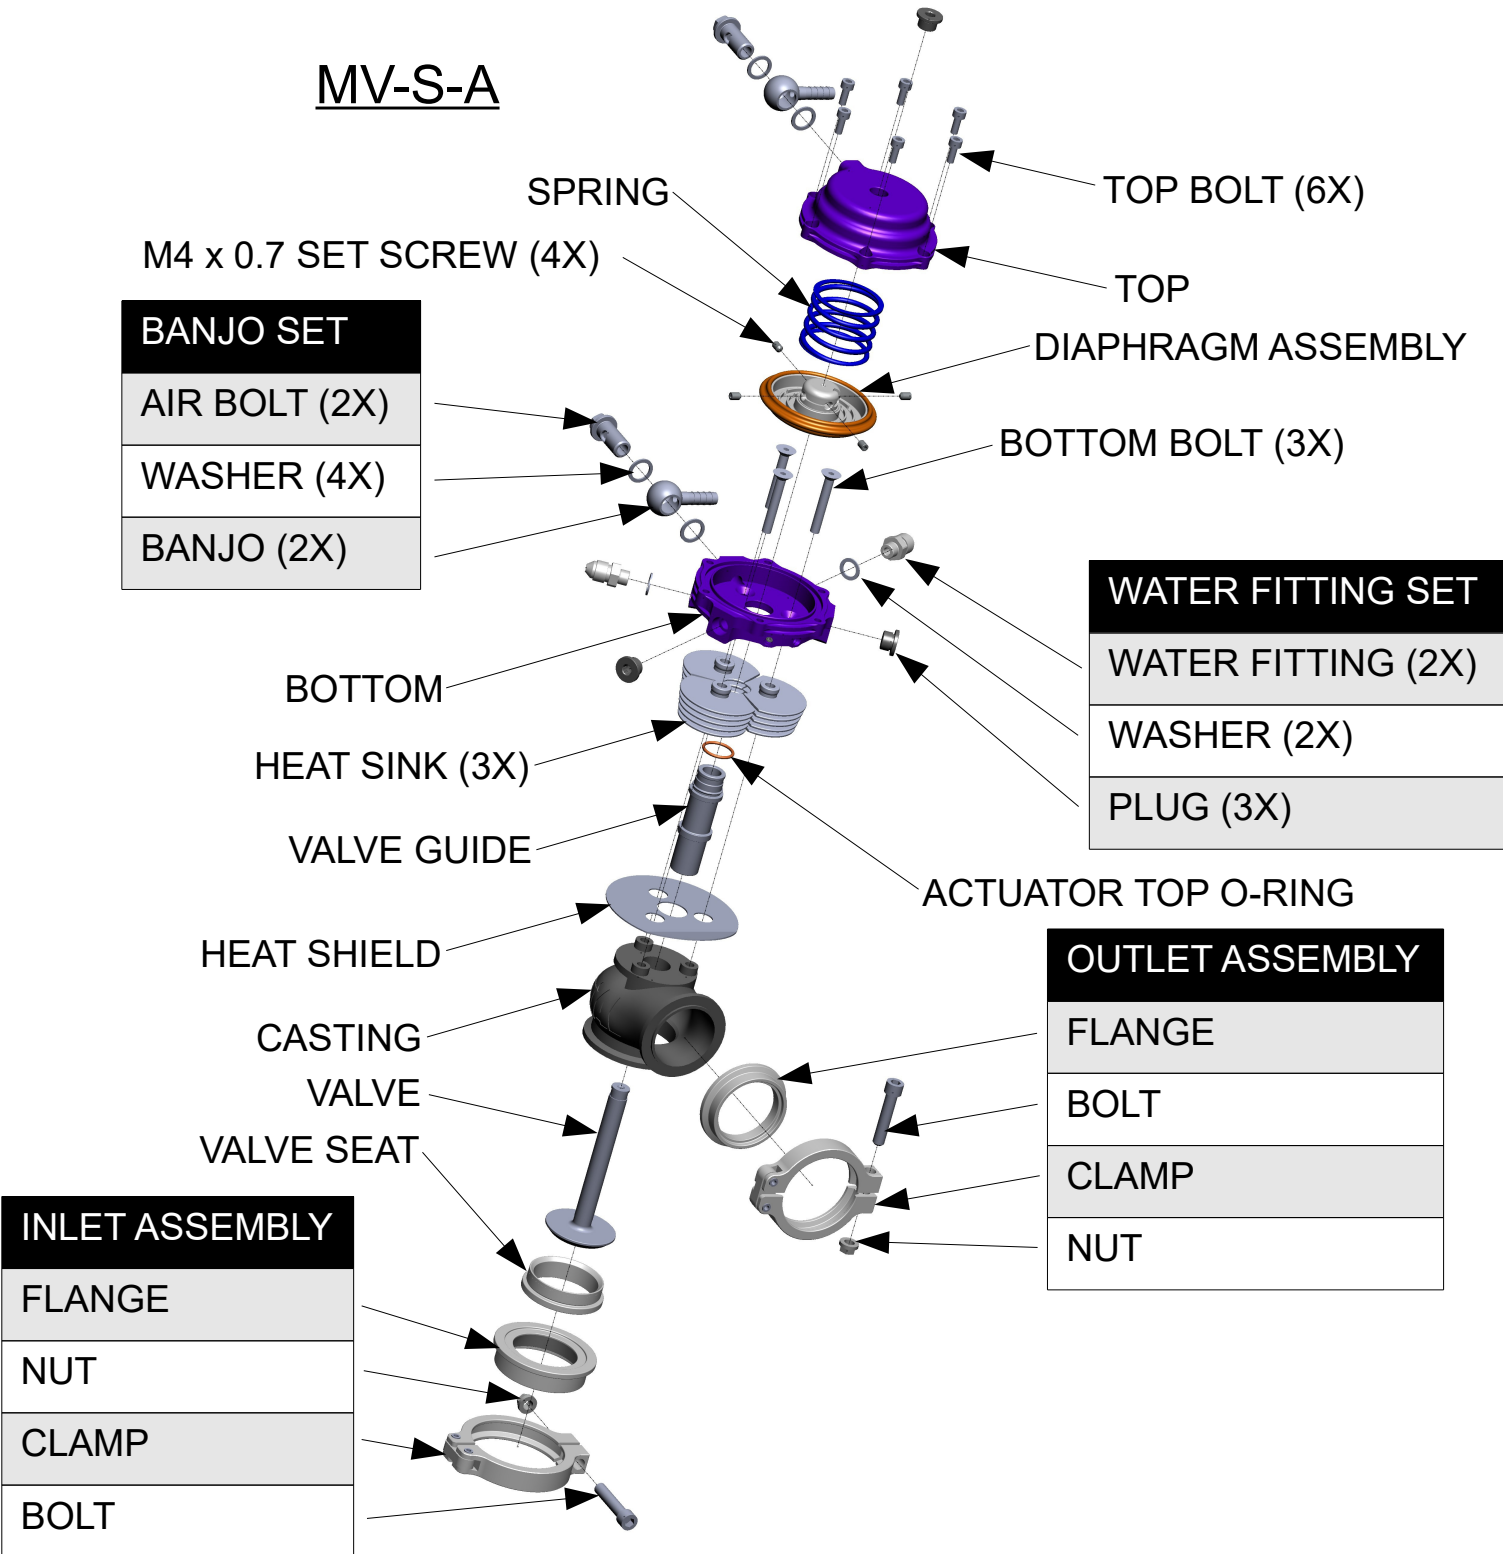

MV-S-A

PART	PART NUMBER
TOP BOLT	001851
BANJO SET	000546
DIAPHRAGM ASSEMBLY	001990
WATER FITTING SET	003911
MVS INLET ASSEMBLY	003912
MVS OUTLET ASSEMBLY	003913
MVS VALVE SEAT	002017