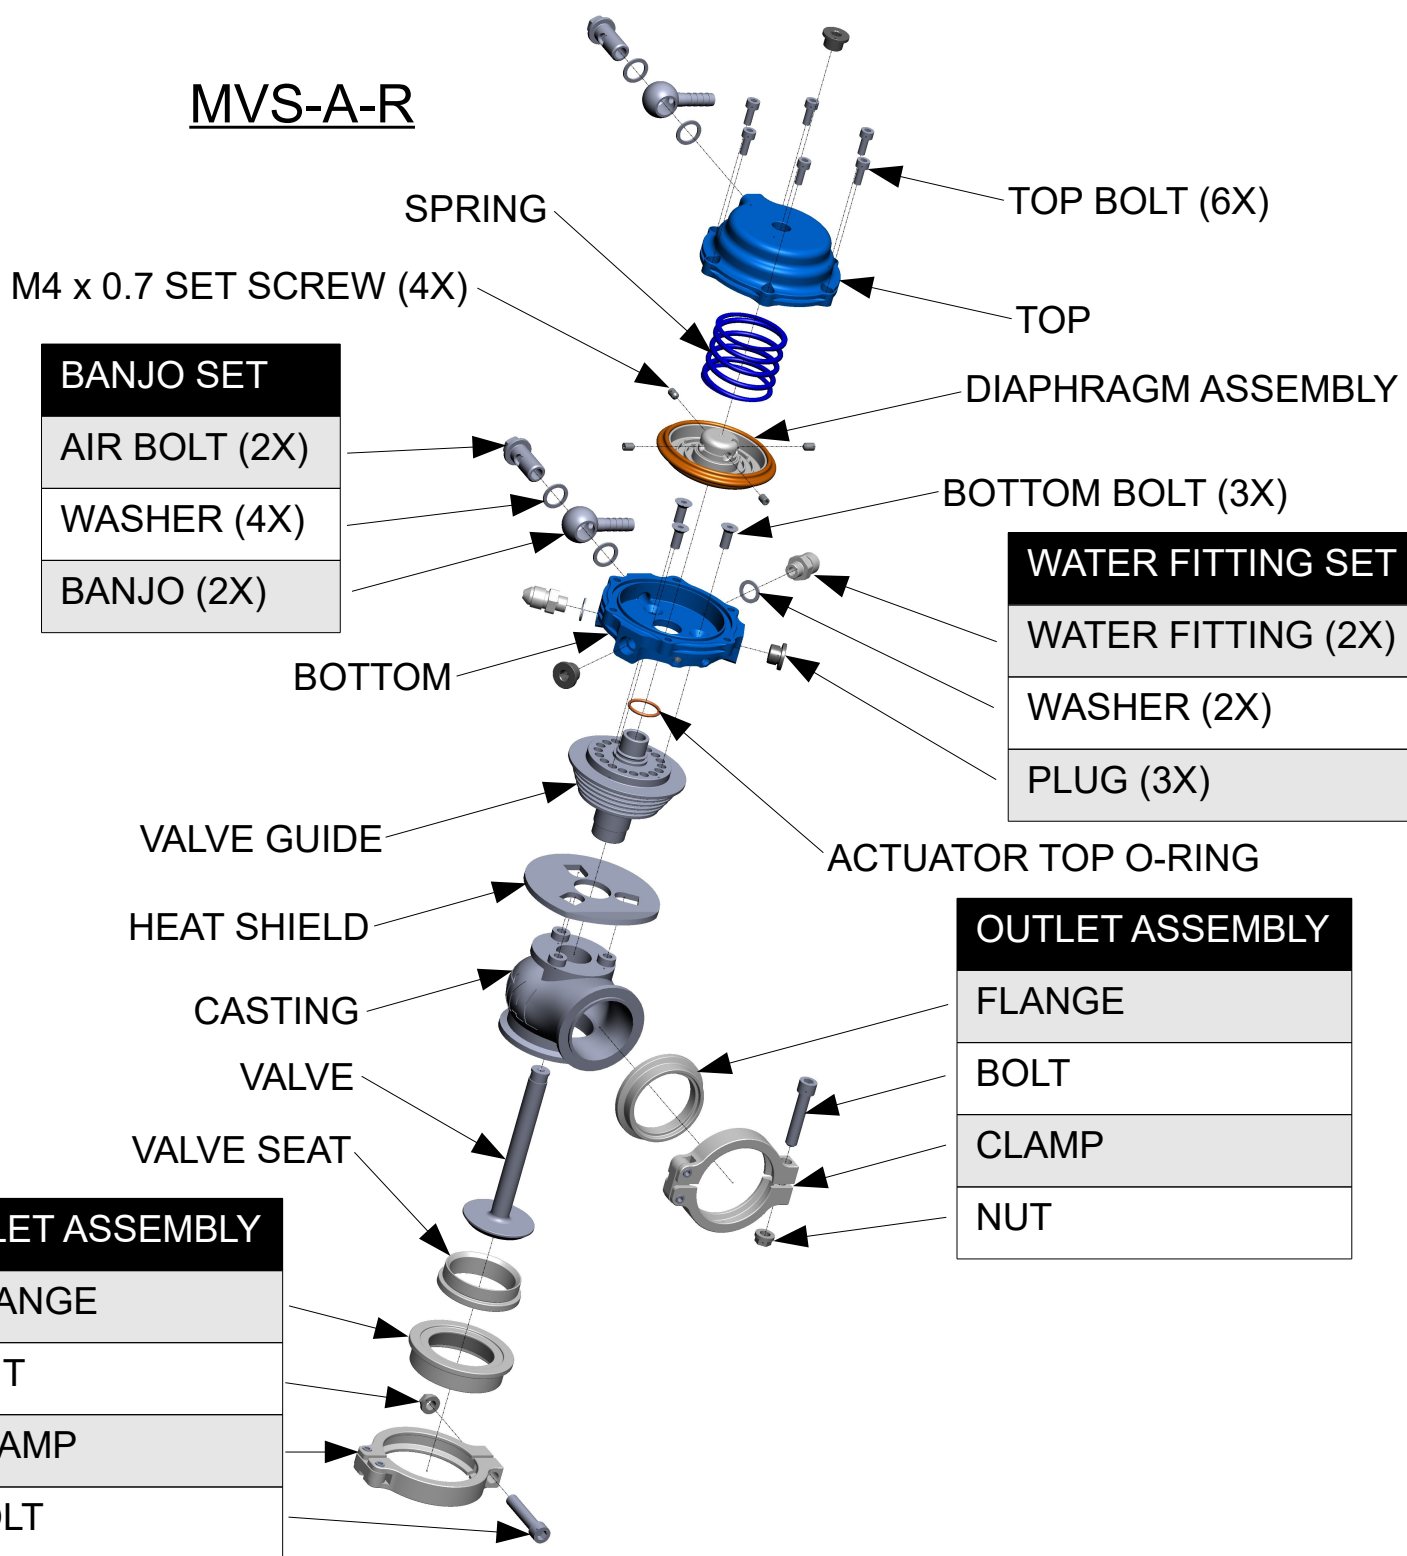

# MVS-A-R

PART	PART NUMBER
TOP BOLT	001851
BANJO SET	000546
DIAPHRAGM ASSEMBLY	001990
WATER FITTING SET	003911
MVS INLET ASSEMBLY	003912
MVS OUTLET ASSEMBLY	003913
MVS VALVE SEAT	002017