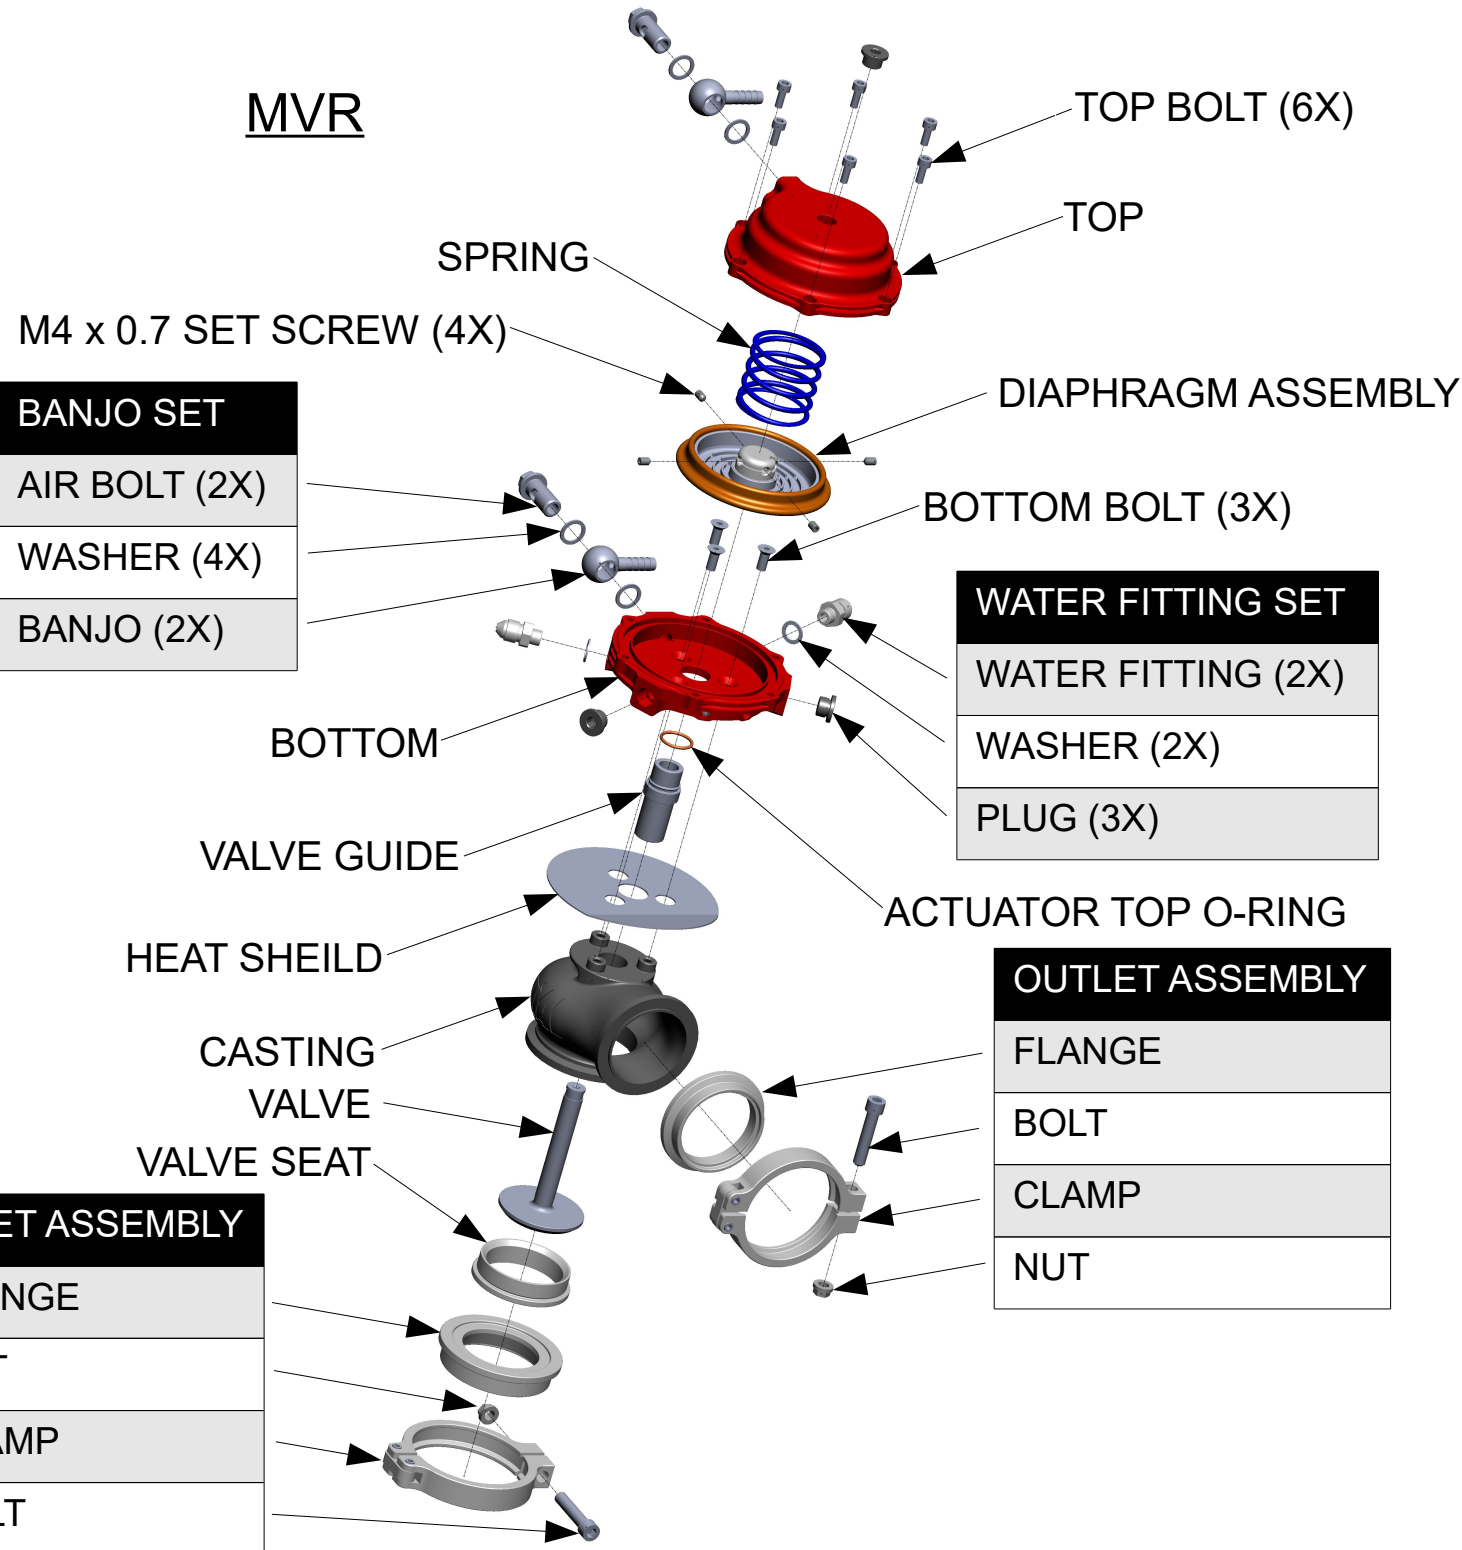

MVR

PART	PART NUMBER
TOP BOLT	001851
BANJO SET	000546
DIAPHRAGM ASSEMBLY	001948
WATER FITTING SET	003911
MVR INLET ASSEMBLY	003916
MVR OUTLET ASSEMBLY	003917
MVR VALVE SEAT	000938