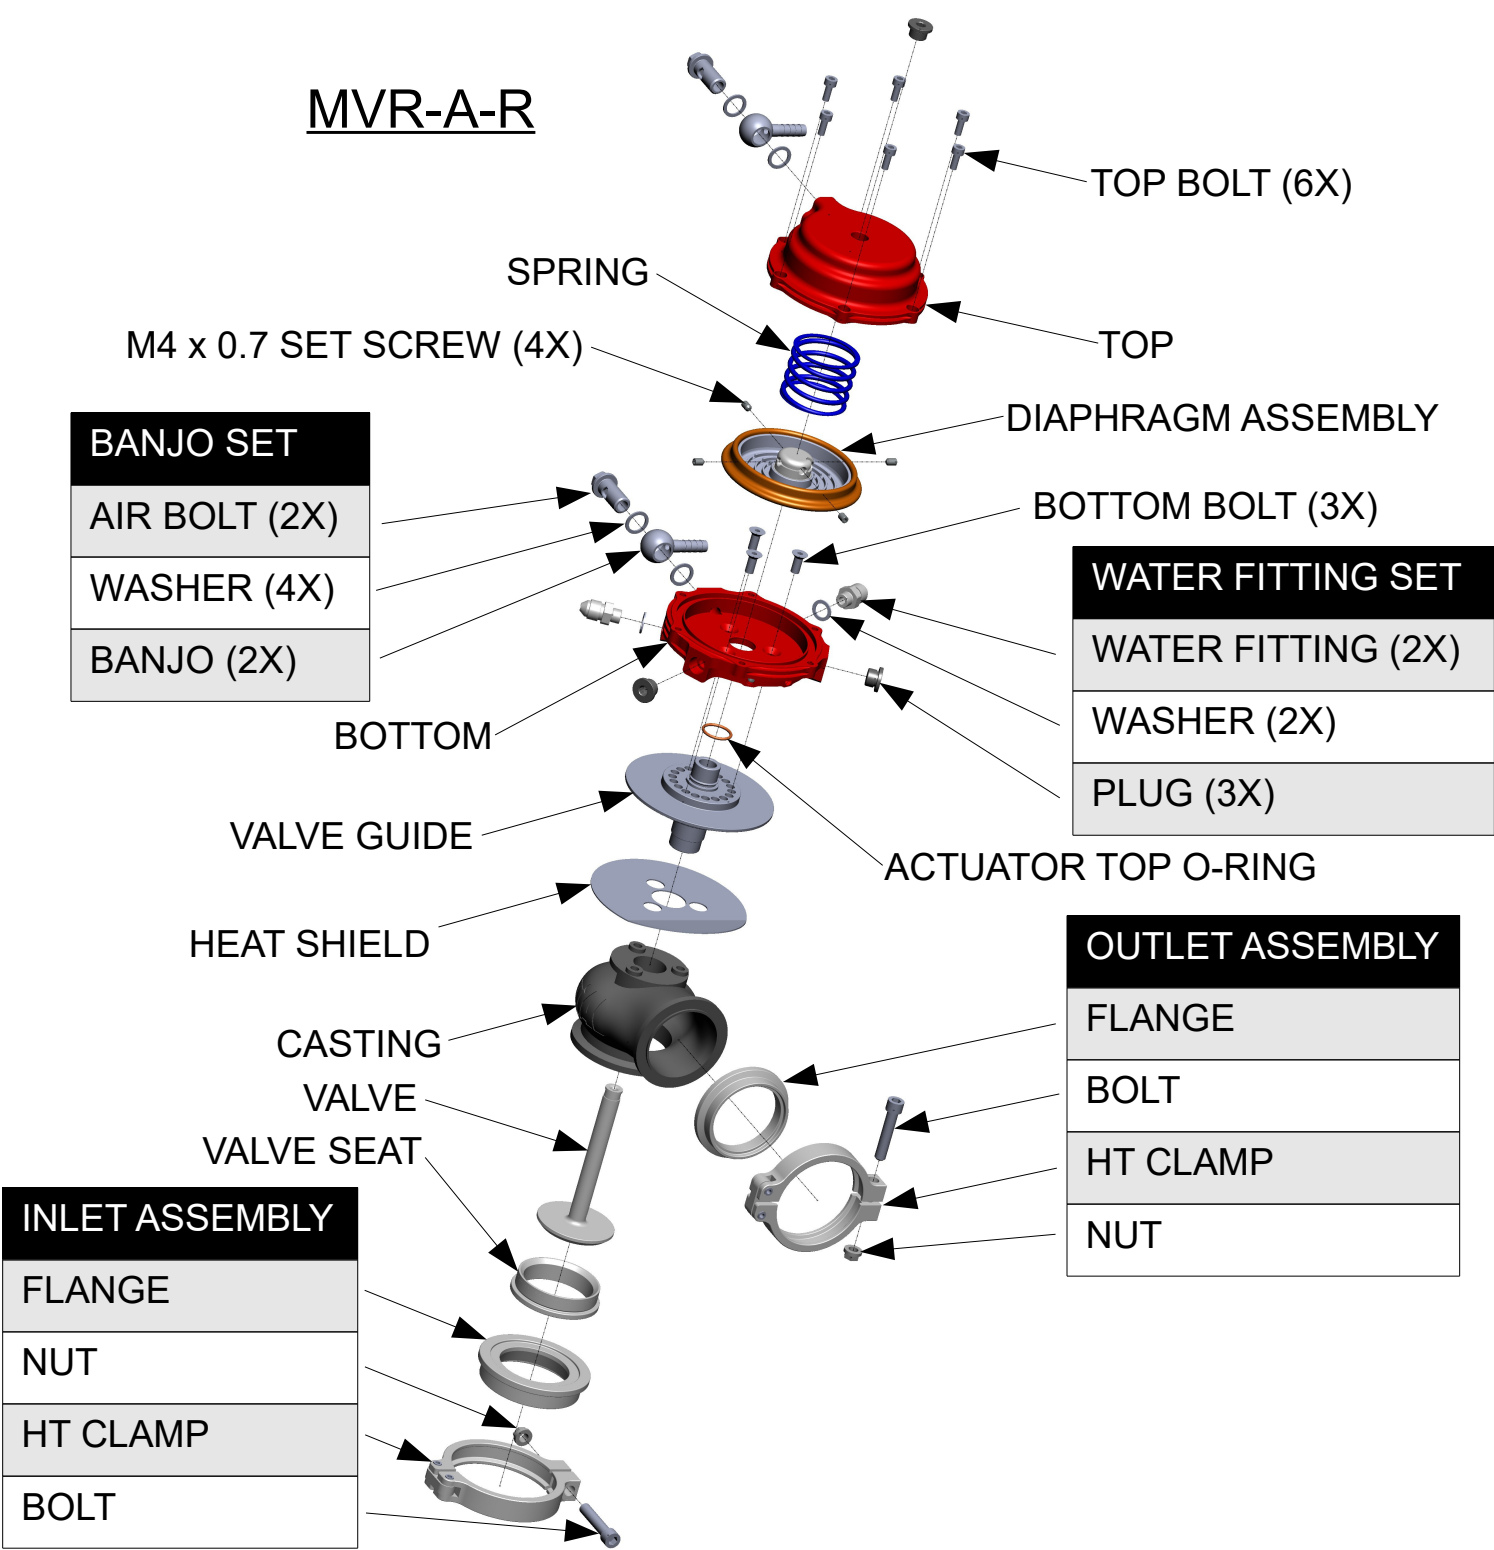

MVR-A-R

BANJO SET
AIR BOLT (2X)
WASHER (4X)
BANJO (2X)

WATER FITTING SET
WATER FITTING (2X)
WASHER (2X)
PLUG (3X)

INLET ASSEMBLY
FLANGE
NUT
HT CLAMP
BOLT

OUTLET ASSEMBLY
FLANGE
BOLT
HT CLAMP
NUT

PART	PART NUMBER
TOP BOLT	001851
BANJO SET	000546
DIAPHRAGM ASSEMBLY	001948
WATER FITTING SET	003911
MVR INLET ASSEMBLY HT	005144
MVR OUTLET ASSEMBLY HT	005146
MVR VALVE SEAT	000938