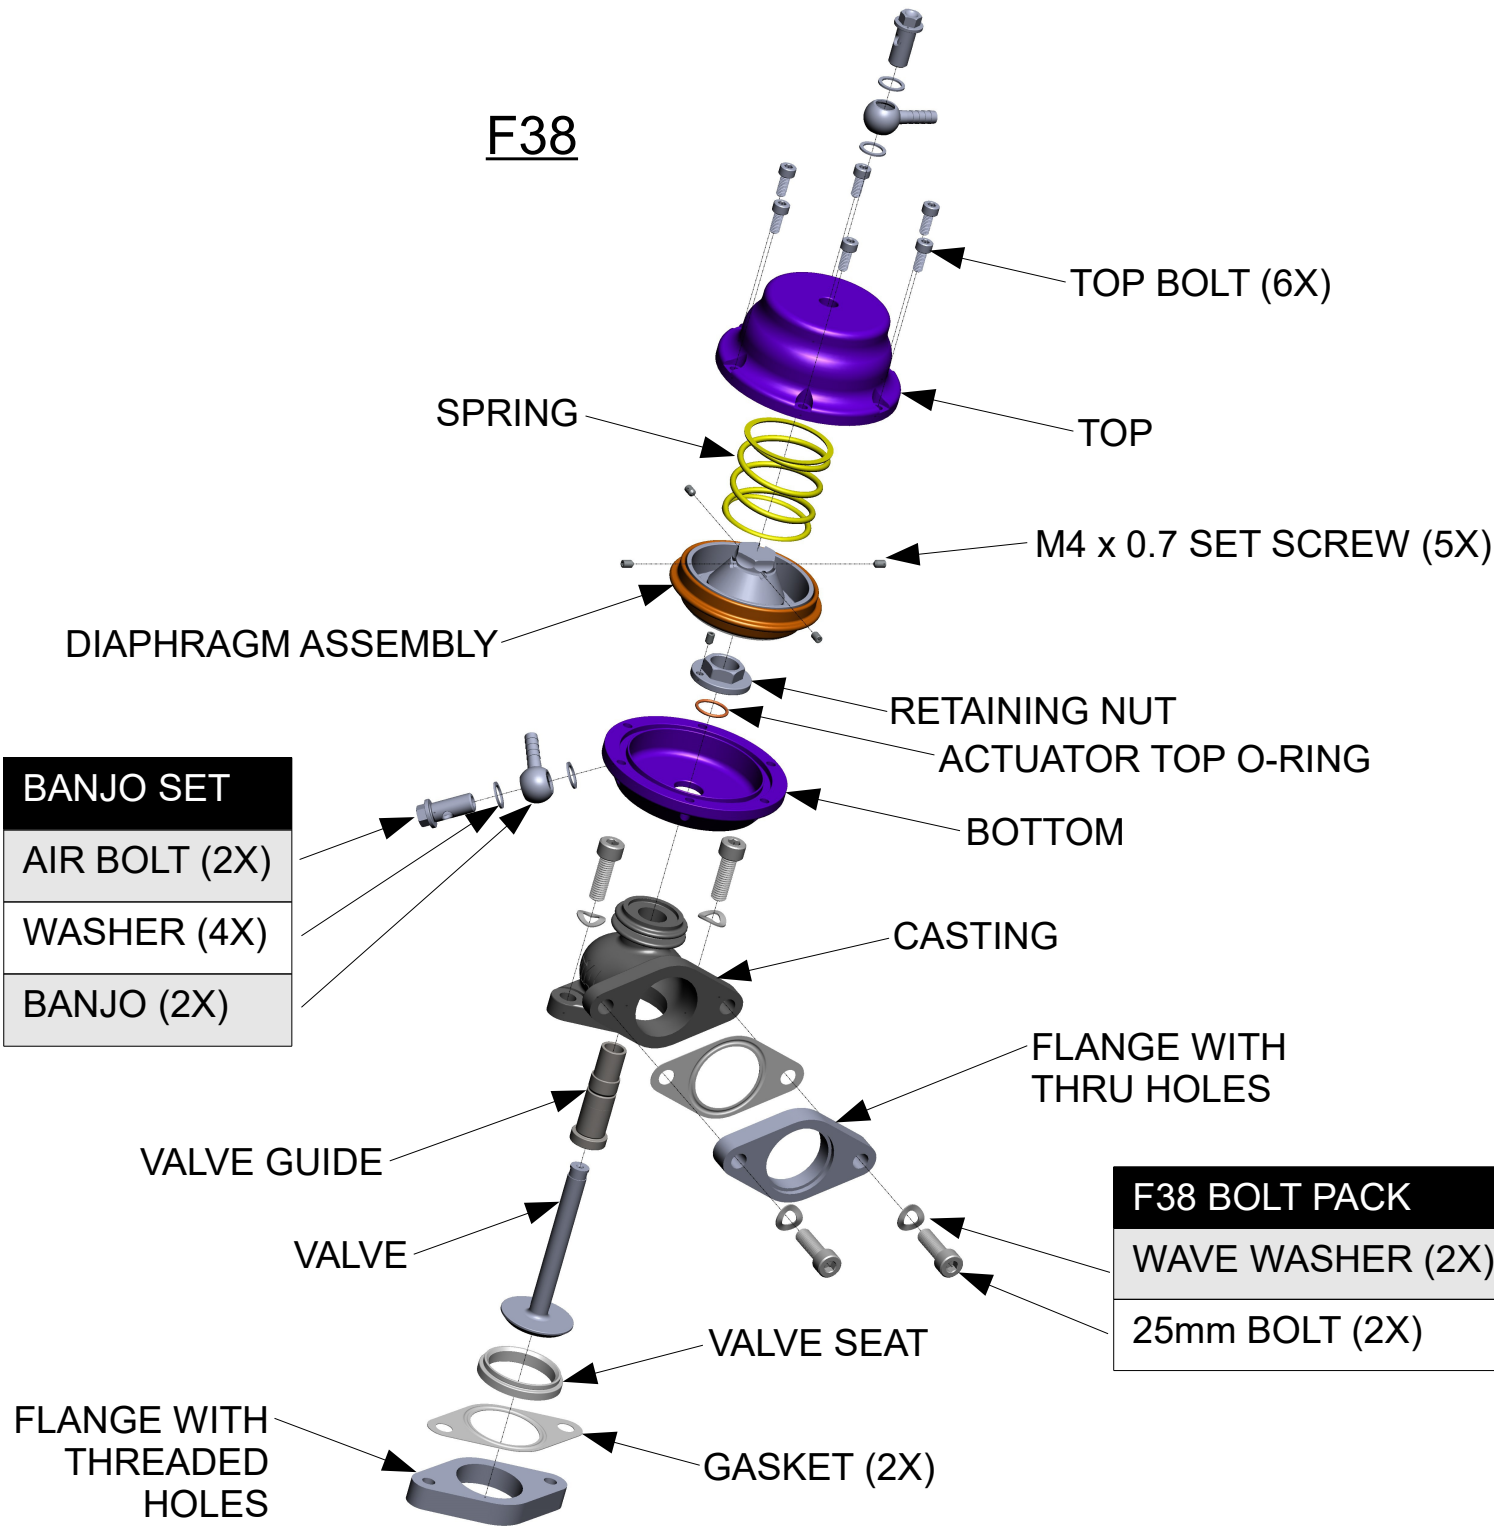

F38

PART	PART NUMBER
TOP BOLT	001858
BANJO SET	000546
DIAPHRAGM ASSEMBLY	000643
F38 VALVE SEAT	000672
F38 BOLT PACK	000631
F38 FLANGE THRU HOLE (MILD STEEL)	000659
F38 FLANGE THREADED (MILD STEEL)	000660
F38 FLANGE THRU HOLE (STAINLESS)	000661
F38 FLANGE THRU HOLE (STAINLESS)	000662
F38 GASKET	000663

BANJO SET
AIR BOLT (2X)
WASHER (4X)
BANJO (2X)

F38 BOLT PACK
WAVE WASHER (2X)
25mm BOLT (2X)